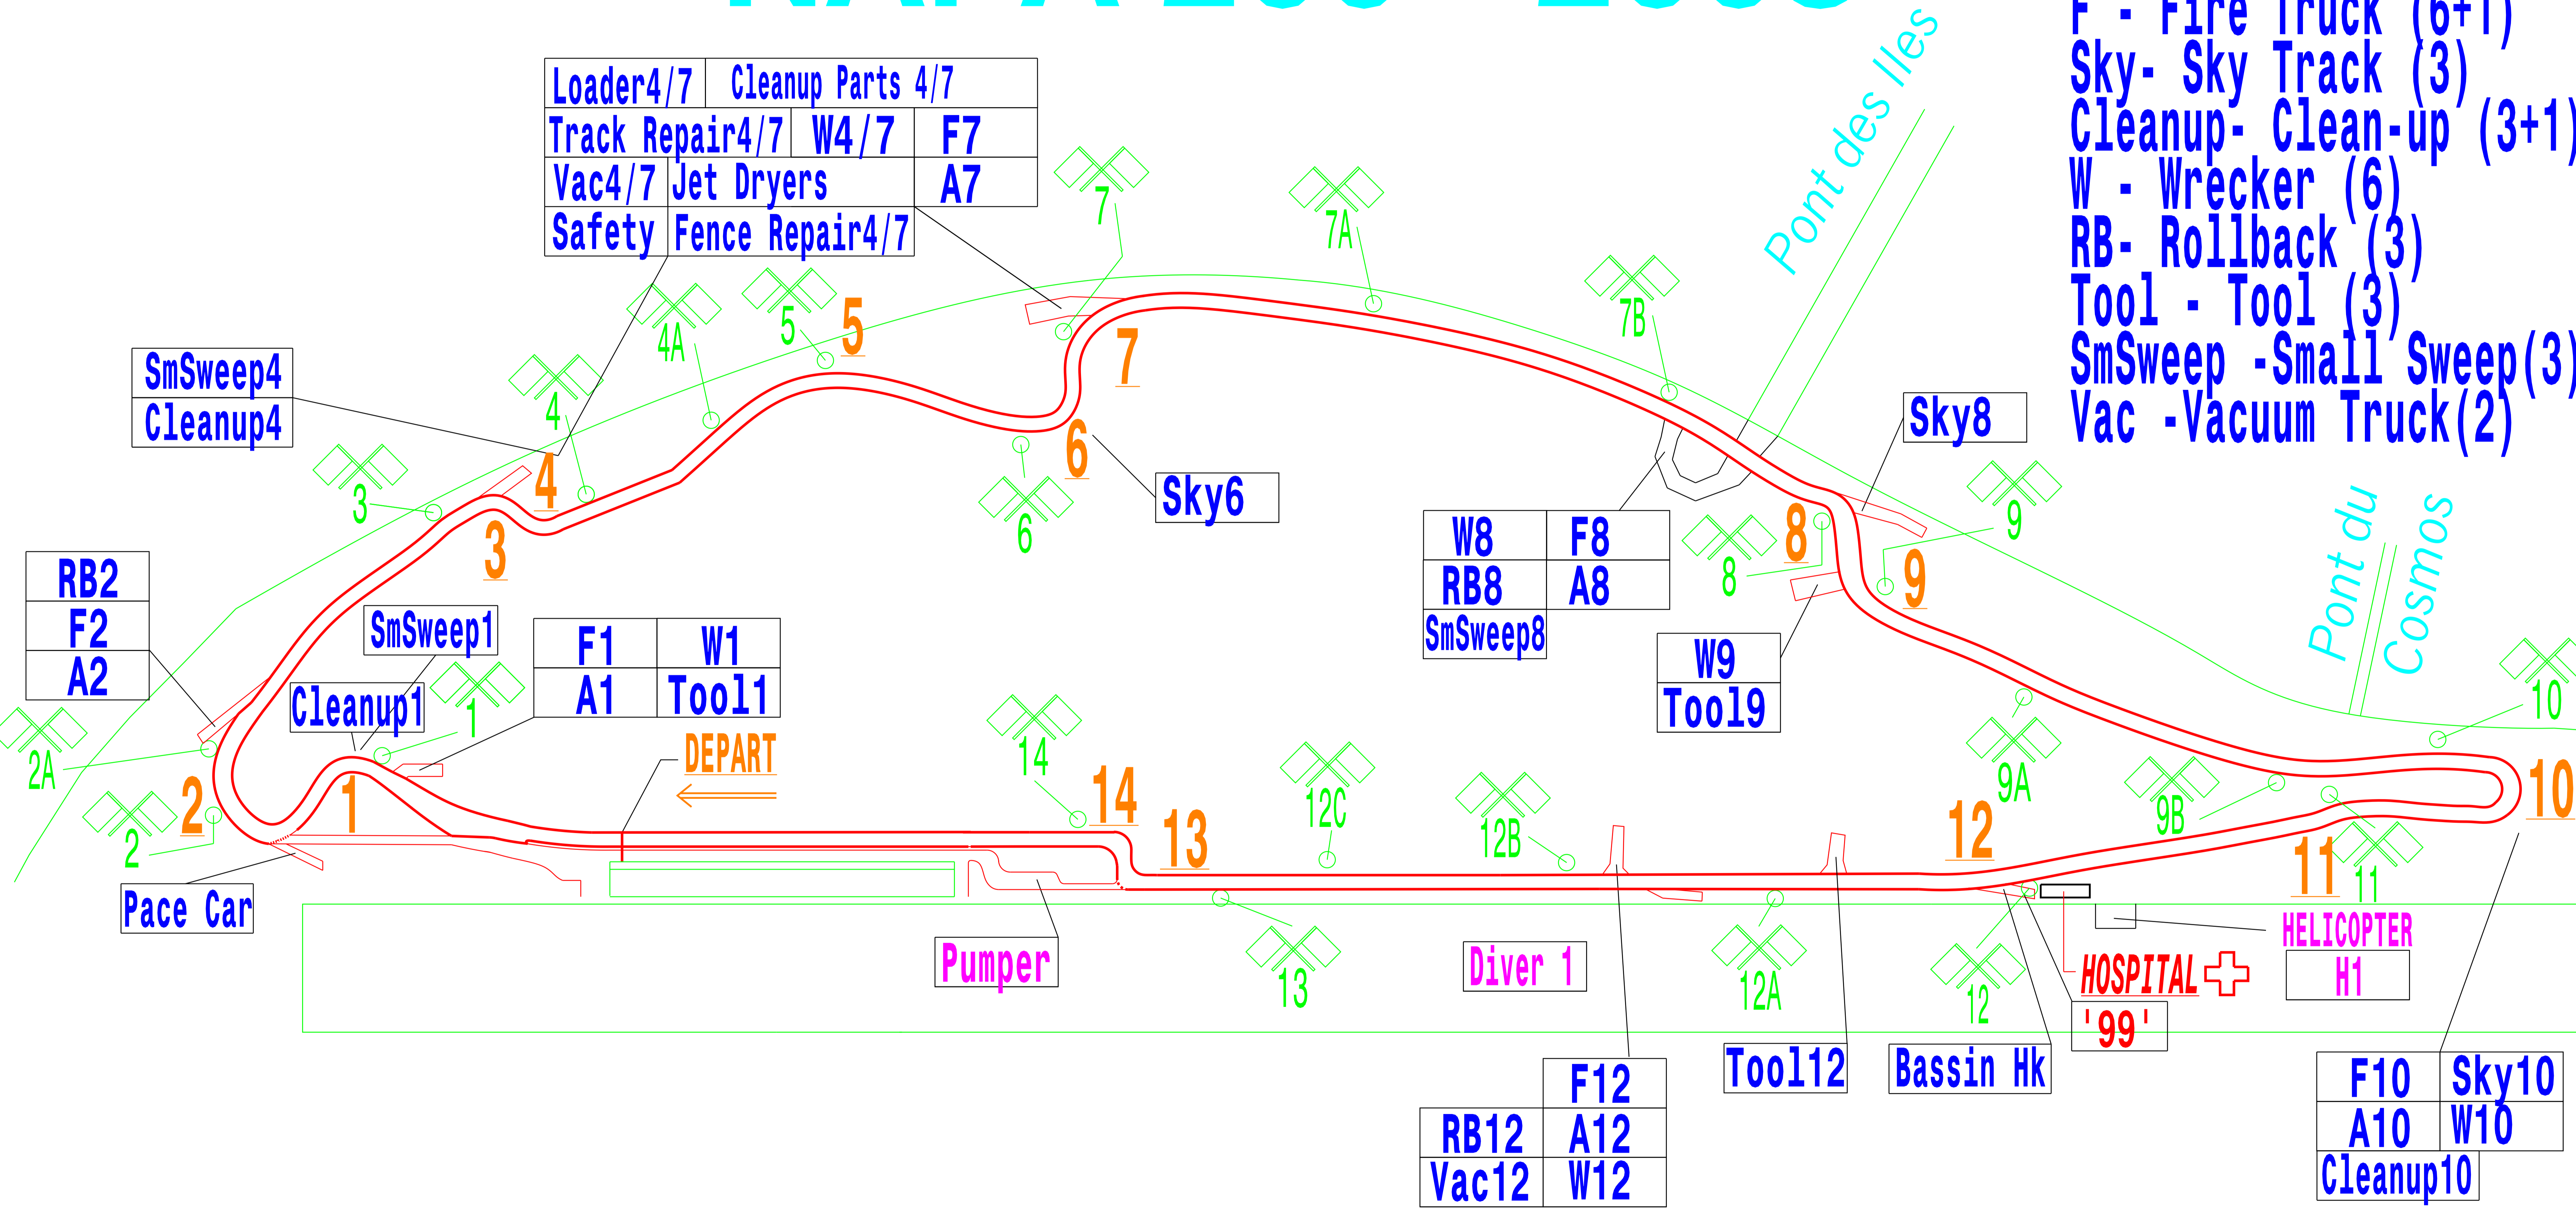

**AUTOMOBILE CLUB
DE L'ILE NOTRE-DAME**

Circuit Gilles Villeneuve

NAPA 200 - 2008

Legend

- A - Ambulance (6)
- F - Fire Truck (6+1)
- Sky- Sky Truck (3)
- Cleanup- Clean-up (3+1)
- W - Wrecker (6)
- RB- Rollback (3)
- Tool - Tool (3)
- SmSweep - Small Sweep (3)
- Vac - Vacuum Truck (2)

Color Code: Track, Non-Track

July 25th, 2008

Dessin par Giorgio Toso